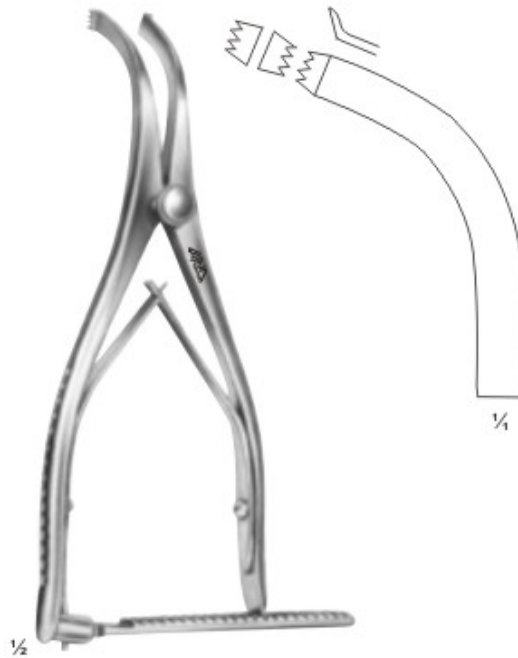

RANEY
ANA-20-314
1.7cm, 3/4"

1/2

ADSON
ANA-20-315
15 cm, 6"
Drill Guide and
Dura Protector

ANA-20-316 20 cm 8"
ANA-20-317 23 cm 9"
Skull Punch

DAHLGREN
ANA-20-318
20 cm, 8"
Complete with 2 Blades

DE VILBISS
ANA-20-319
Skull cutting forceps
21cm, 8 1/4"

LAMINA SPREADERS

Wirbelkörperspreizer
Separadores Para Cuerpos Vertebrales

Ecarteurs Pour Corps Vertébraux
Separatori Per Vertebre

INGE
ANA-20-320
16 cm, 6 1/2"
Small pattern

INGE
ANA-20-321
17 cm, 6 3/4"

ANA-20-322 INGE, 26 cm, 10 1/4"
Jaw width 5 mm
ANA-20-323 INGE, 26 cm, 10 1/4"
Jaw width 10 mm
large pattern

CLOWARD
ANA-20-324
13 cm, 5"

LUMBAR LAMINA SPREADER
ANA-20-325
arm length: 87.5 mm
spread: 37.5 mm

CLOWARD
ANA-20-326
16 cm, 6 1/2"

ANA-20-327
14 cm, 5 1/2"