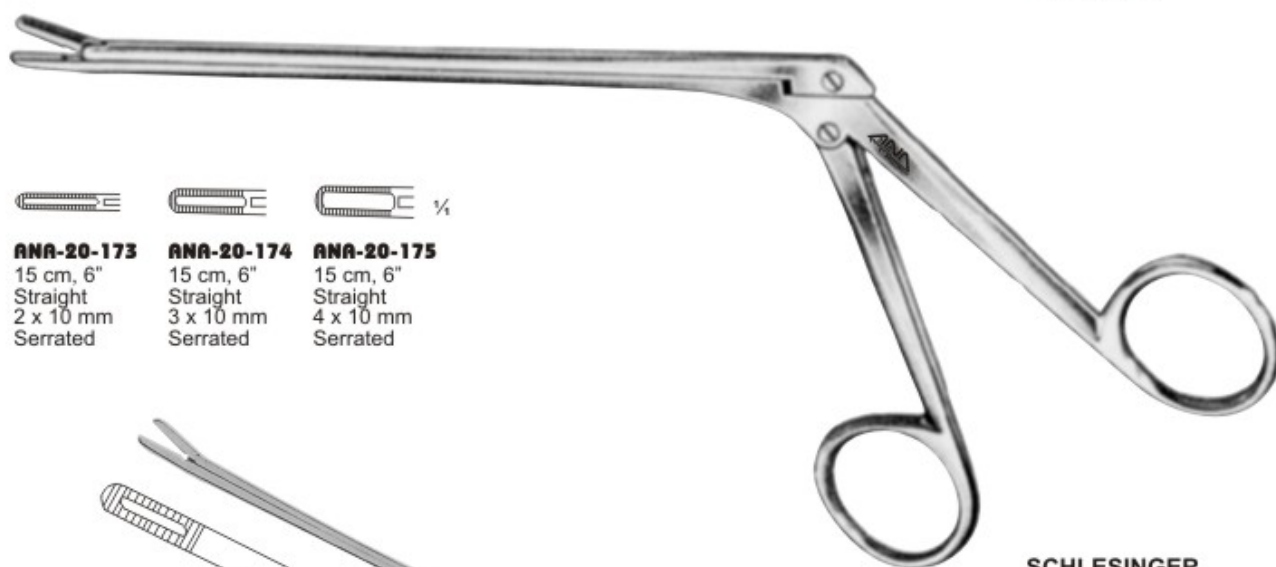

SPURLING

SCHLESINGER

ANA-20-173 15 cm, 6"
Straight
2 x 10 mm
Serrated
ANA-20-174 15 cm, 6"
Straight
3 x 10 mm
Serrated
ANA-20-175 15 cm, 6"
Straight
4 x 10 mm
Serrated