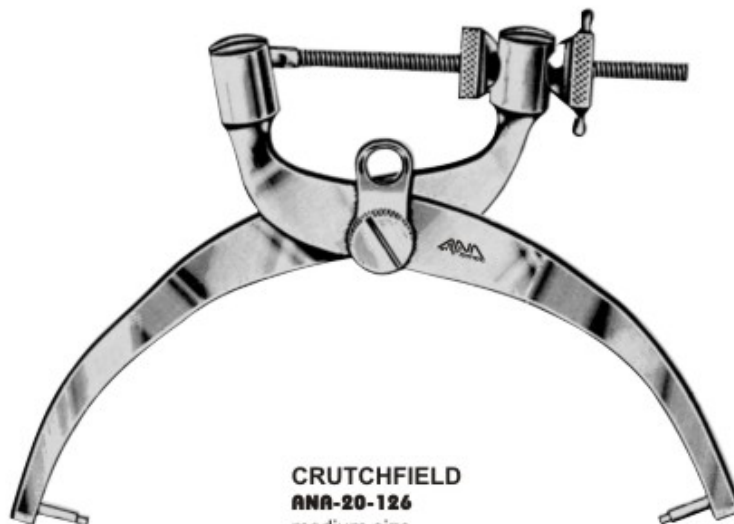

RIECHERT
ANA-20-104
Fixation base, for skull
mounting, holding 2
flexible arms

ANA-20-105
Fixation base, for skull
mounting, holding 1
flexible arms

LEYLA
Self-Retaining Brain Retractor
with 1 flexible arm, complete consisting of
ANA-20-106
ANA-20-107
ANA-20-108

**ADSON
ANA-20-118**
Ø 15 mm

**Mc KENZIE
ANA-20-119**
Ø 13 mm

**CUSHING
ANA-20-120**
Ø 14 mm

ANA-20-121
Ø 2 mm

GALT

- ANA-20-122** Ø 12,5 mm
- ANA-20-123** Ø 16 mm
- ANA-20-124** Ø 19 mm

SKULL TRACTION TONGS

Schadelhalter
Estribos De Tracción Craneal

Pinces De Traction Crânienne
Pinza Per Trazione Craniale

CRUTCHFIELD
ANA-20-125
Small size

CRUTCHFIELD
ANA-20-126
medium size

ANA-20-127
Drill points only

ANA-20-128