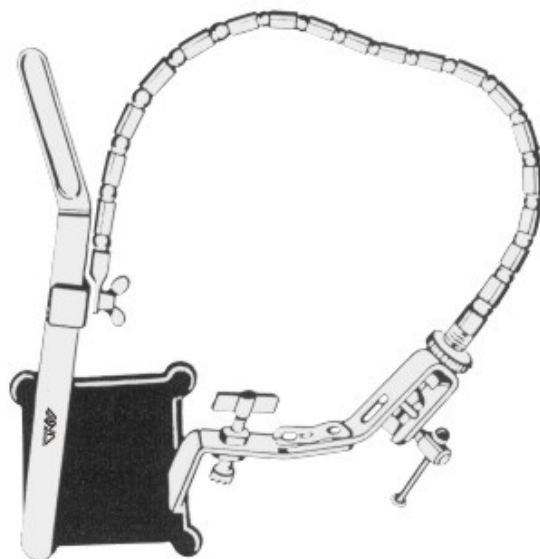

ANA-20-100
wire cable only

ANA-20-101
Support only,
flat brain spatulas,

ANA-20-102
Support only,
for brain spatulas
with round shaft
up to 5.5 mm diam.
Fixing for flexible

RIECHERT
ANA-20-103
Fixation base, for skull
mounting, holding 1
flexible arms

RIECHERT
ANA-20-104
Fixation base, for skull
mounting, holding 2
flexible arms

ANA-20-105
Fixation base, for skull
mounting, holding 1
flexible arms

LEYLA
Self-Retaining Brain Retractor
with 1 flexible arm, complete consisting of
ANA-20-106
ANA-20-107
ANA-20-108

LEYLA
Self-Retaining Brain Retractor
with 2 flexible arms, complete consisting of
ANA-20-109
ANA-20-110
ANA-20-111

HAND DRILL, TWIST DRILLS, SPHERICAL BURRS

Handbohrapparate, Spiralbohrer, Kugelfräser
 Perforadores de mano, Brocas espirales, Taladros esféricos