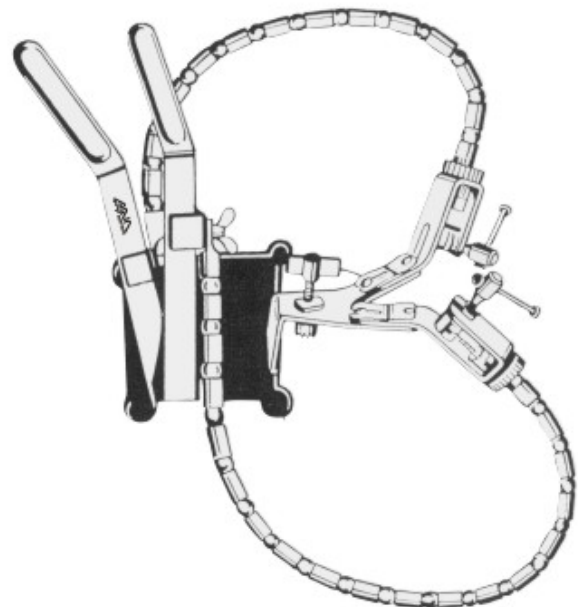

ANA-20-100
wire cable only

ANA-20-101
Support only,
flat brain spatulas,

ANA-20-102
Support only,
for brain spatulas
with round shaft
up to 5.5 mm diam.
Fixing for flexible

RIECHERT
ANA-20-103
Fixation base, for skull
mounting, holding 1
flexible arms

RIECHERT
ANA-20-104
Fixation base, for skull
mounting, holding 2
flexible arms

ANA-20-105
Fixation base, for skull
mounting, holding 1
flexible arms

LEYLA
Self-Retaining Brain Retractor
with 1 flexible arm, complete consisting of
ANA-20-106
ANA-20-107
ANA-20-108

LEYLA
Self-Retaining Brain Retractor
with 2 flexible arms, complete consisting of
ANA-20-109
ANA-20-110
ANA-20-111

HAND DRILL, TWIST DRILLS, SPHERICAL BURRS

Handbohrapparate, Spiralbohrer, Kugelfräser
 Perforadores de mano, Brocas espirales, Taladros esféricos